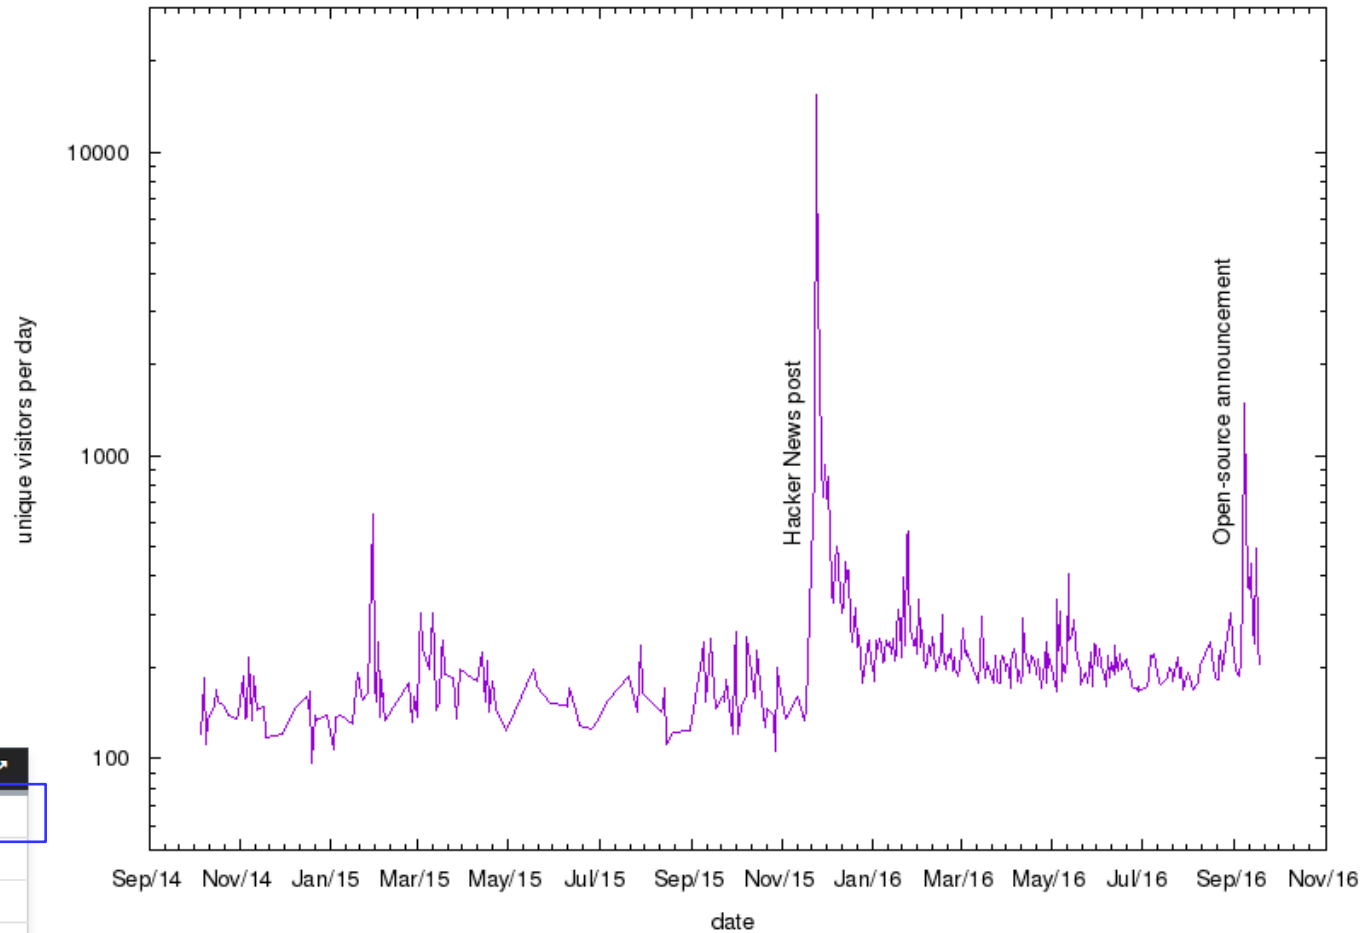

Damien George and Rob Kneijens
theguardian.com, Thursday 5 September 2013 07:00 BST

Jump to comments (0)

The interactive map of scientific research papers on arXiv. Image: [unreadable]

Hacker News

Usage statistics